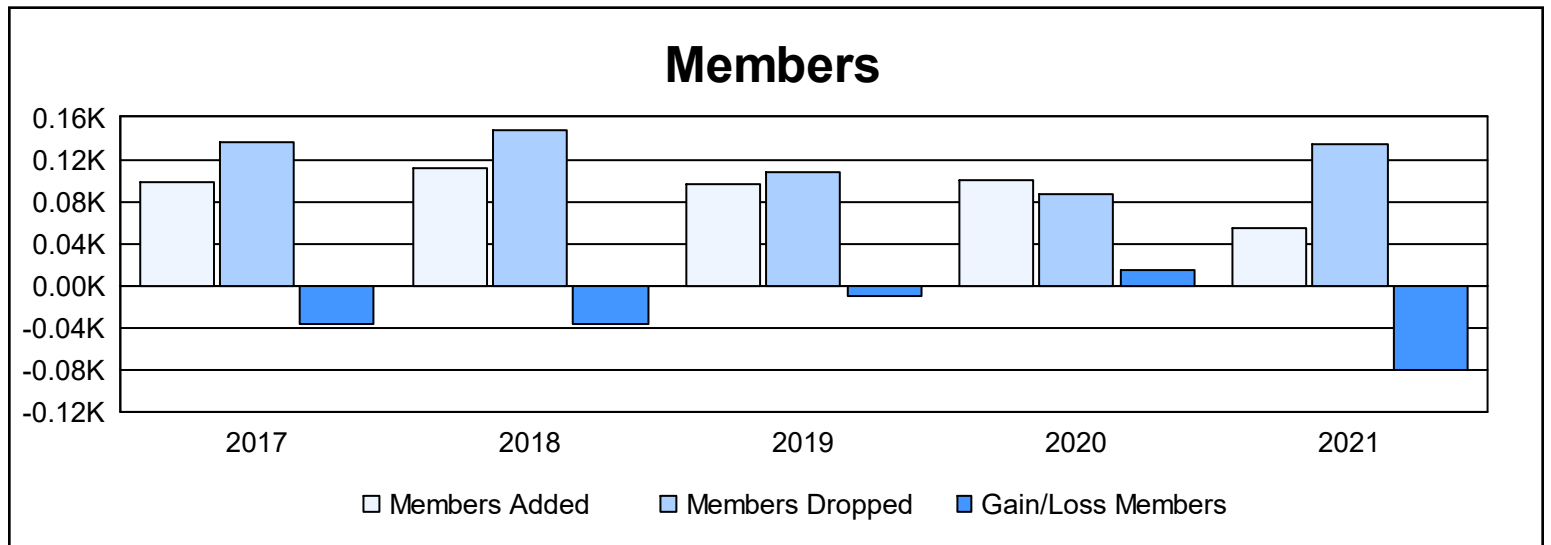

Year	New Clubs	Dropped Clubs	Gain/ Loss Clubs	New Members	Charter Members	Reinstate Members	Transfer Members	Total Member Added	Total Members Dropped	Gain/ Loss Members
2016-2017	0	0	0	96	0	1	2	99	136	-37
2017-2018	0	1	-1	92	0	6	13	111	147	-36
2018-2019	0	0	0	92	0	0	5	97	107	-10
2019-2020	2	0	2	55	43	1	2	101	86	15
2020-2021	0	4	-4	50	1	1	2	54	135	-81
<b>Average</b>	<b>0</b>	<b>1</b>	<b>-1</b>	<b>77</b>	<b>9</b>	<b>2</b>	<b>5</b>	<b>92</b>	<b>122</b>	<b>-30</b>

### Membership Composition June 2021 Cumulative