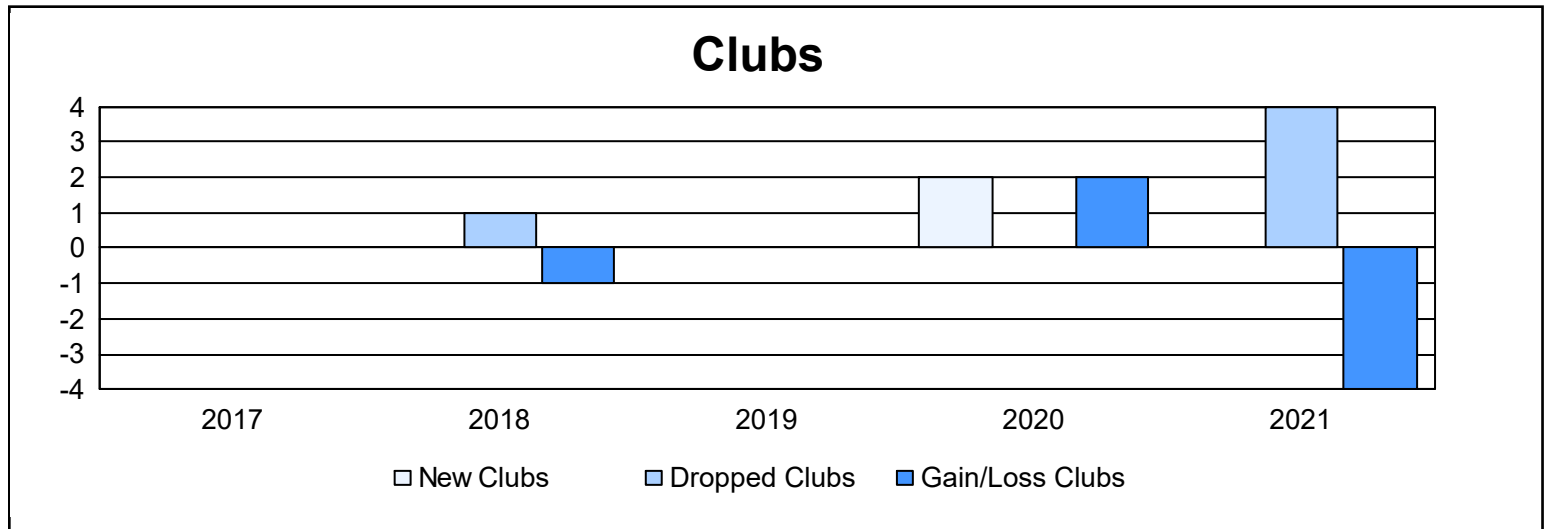

Year	New Clubs	Dropped Clubs	Gain/ Loss Clubs	New Members	Charter Members	Reinstate Members	Transfer Members	Total Member Added	Total Members Dropped	Gain/ Loss Members
2016-2017	0	0	0	96	0	1	2	99	136	-37
2017-2018	0	1	-1	92	0	6	13	111	147	-36
2018-2019	0	0	0	92	0	0	5	97	107	-10
2019-2020	2	0	2	55	43	1	2	101	86	15
2020-2021	0	4	-4	50	1	1	2	54	135	-81
<b>Average</b>	<b>0</b>	<b>1</b>	<b>-1</b>	<b>77</b>	<b>9</b>	<b>2</b>	<b>5</b>	<b>92</b>	<b>122</b>	<b>-30</b>

### Membership Composition June 2021 Cumulative