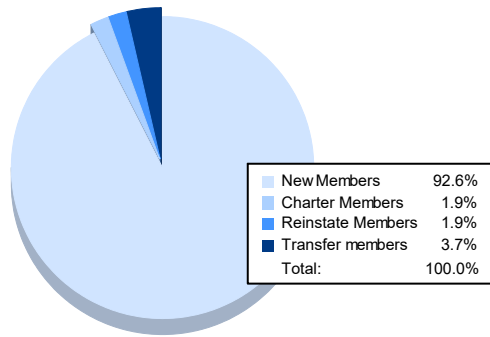

Year	New Clubs	Dropped Clubs	Gain/ Loss Clubs	New Members	Charter Members	Reinstate Members	Transfer Members	Total Member Added	Total Members Dropped	Gain/ Loss Members
2016-2017	0	0	0	96	0	1	2	99	136	-37
2017-2018	0	1	-1	92	0	6	13	111	147	-36
2018-2019	0	0	0	92	0	0	5	97	107	-10
2019-2020	2	0	2	55	43	1	2	101	86	15
2020-2021	0	4	-4	50	1	1	2	54	135	-81
<b>Average</b>	<b>0</b>	<b>1</b>	<b>-1</b>	<b>77</b>	<b>9</b>	<b>2</b>	<b>5</b>	<b>92</b>	<b>122</b>	<b>-30</b>

### Membership Composition June 2021 Cumulative